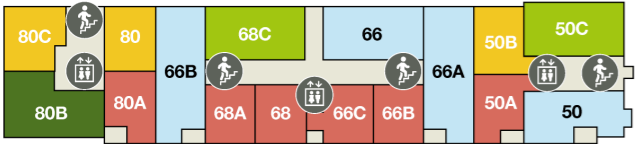

Nautisch Centrum Scheveningen

Fourth floor | 4e verdieping

Third floor | 3e verdieping

Second floor | 2e verdieping

First floor | 1e verdieping

Services

-  Information point | Informatiebord
-  Parking area | Parkeerterrein
-  Stairwell | Trappenhuis
-  Elevator | Lift

Apartments | Appartementen

-  Type SV2
-  Type SV3
-  Type SV5A
-  Type SV6P
-  Type SVL6
-  Type SV6B
-  Type SV8B
-  Type SVL8

Address Service point
 Vakantiepark Kijkduin
 Machiel Vrijenhoeklaan 450
 2555 NW 's-Gravenhage