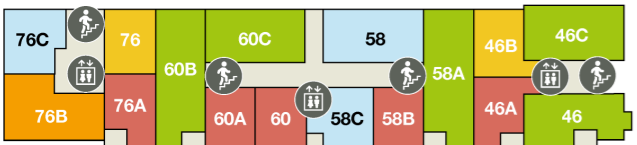

Nautisch Centrum Scheveningen

Fourth floor | 4e verdieping

Third floor | 3e verdieping

Second floor | 2e verdieping

First floor | 1e verdieping

Services

-  Information point | Informatiebord
-  Parking area | Parkeerterrein
-  Stairwell | Trappenhuis
-  Elevator | Lift

Apartments | Appartementen

-  Type SV2
-  Type SV3
-  Type SV5A
-  Type SV6P
-  Type SVL6
-  Type SV6B
-  Type SV8B
-  Type SVL8

Address Service point
 Vakantiepark Kijkduin
 Machiel Vrijenhoeklaan 450
 2555 NW 's-Gravenhage