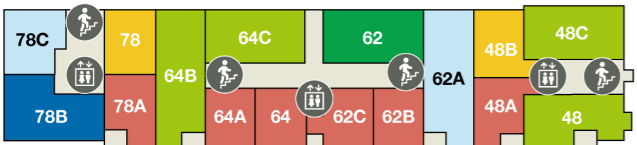

Nautisch Centrum Scheveningen

Fourth floor | 4e verdieping

Third floor | 3e verdieping

Second floor | 2e verdieping

First floor | 1e verdieping

Services

-  Information point | Informatiebord
-  Parking area | Parkeerterrein
-  Stairwell | Trappenhuis
-  Elevator | Lift

Apartments | Appartementen

-  Type SV2
-  Type SV3
-  Type SV5A
-  Type SV6P
-  Type SVL6
-  Type SV6B
-  Type SV8B
-  Type SVL8

Address Service point
 Vakantiepark Kijkduin
 Machiel Vrijenhoeklaan 450
 2555 NW 's-Gravenhage