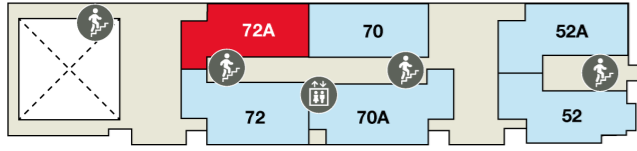

Nautisch Centrum Scheveningen

Fourth floor | 4e verdieping

Third floor | 3e verdieping

Second floor | 2e verdieping

First floor | 1e verdieping

Services

-  Information point | Informatiebord
-  Parking area | Parkeerterrein
-  Stairwell | Trappenhuis
-  Elevator | Lift

Apartments | Appartementen

-  Type SV2
-  Type SV3
-  Type SV5A
-  Type SV6P
-  Type SVL6
-  Type SV6B
-  Type SV8B
-  Type SVL8

Address Service point
 Vakantiepark Kijkduin
 Machiel Vrijenhoeklaan 450
 2555 NW 's-Gravenhage